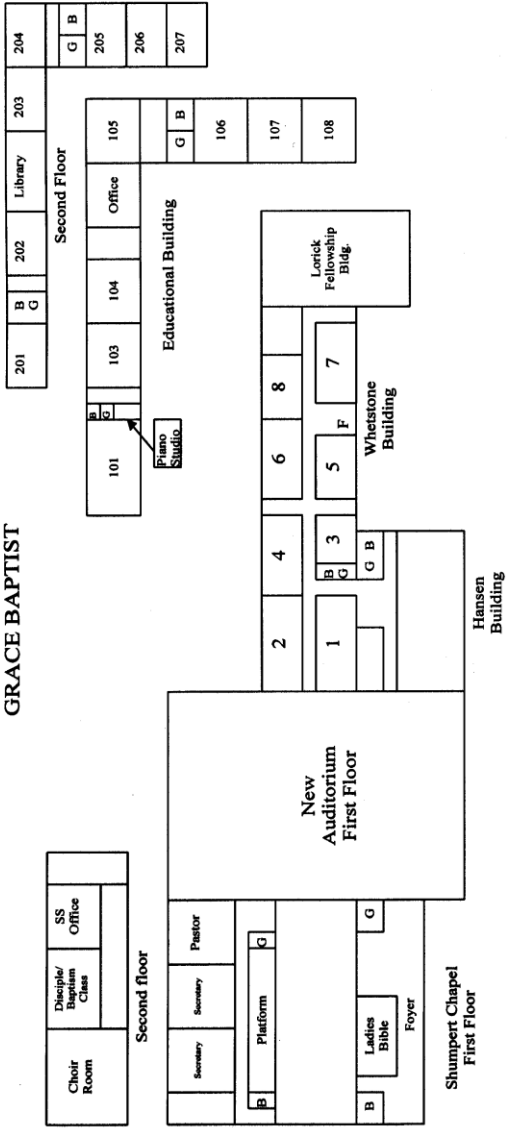

GRACE BAPTIST

Denham Avenue