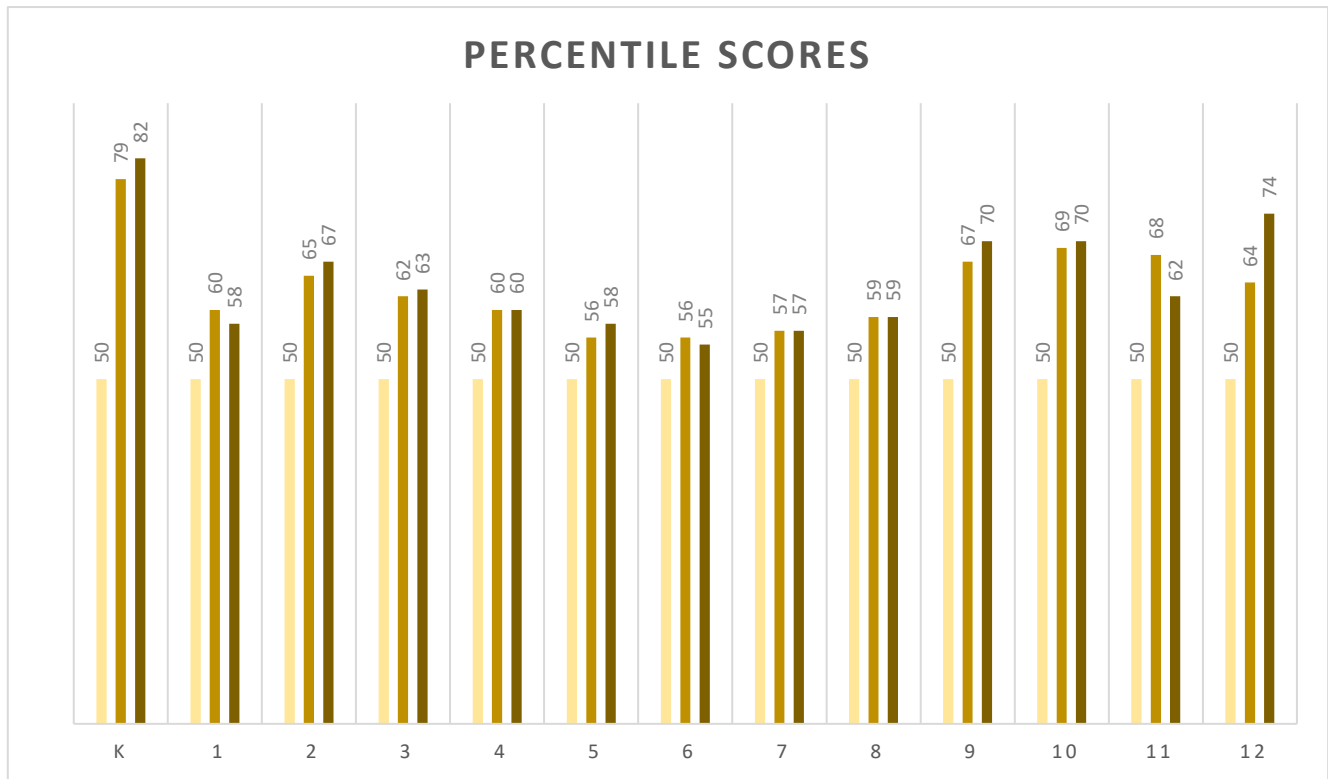

**South Carolina Association of Christian Schools
Iowa Achievement Test Results
2021-2022 School Year**

13.0 means these scores are above the measurable capacity of the test

= National Average Grade Equivalent Scores and Percentile Scores (2011 norms)
 = AACS Average Grade Equivalent Scores and Percentile Scores (2011 norms)
 = SCACS Average Grade Equivalent Scores and Percentile Scores (2011 norms)