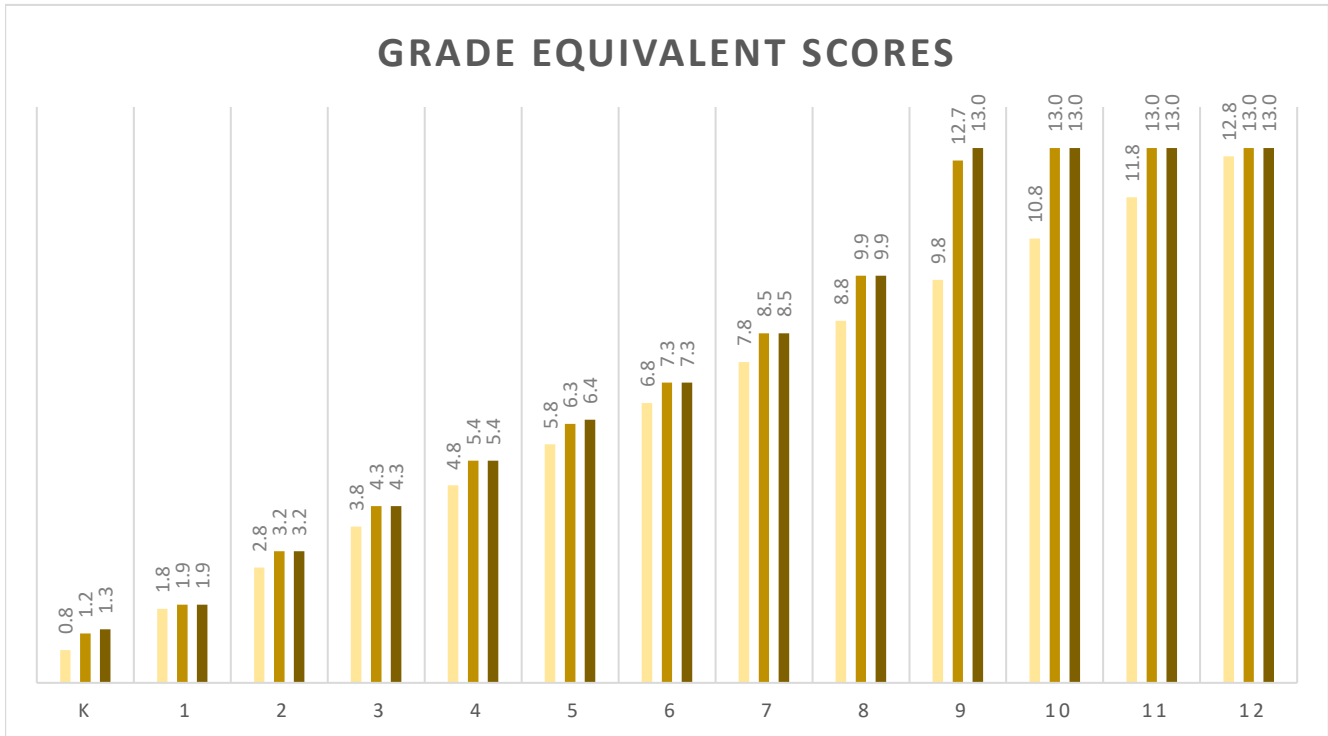

**South Carolina Association of Christian Schools
Iowa Achievement Test Results
2021-2022 School Year**

13.0 means these scores are above the measurable capacity of the test

= National Average Grade Equivalent Scores and Percentile Scores (2011 norms)
 = AACS Average Grade Equivalent Scores and Percentile Scores (2011 norms)
 = SCACS Average Grade Equivalent Scores and Percentile Scores (2011 norms)